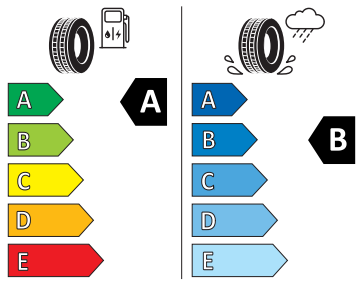

GOODYEAR 546287

205/60R16 92 H C1

2020/740

- Michelin 205/60 R16

MICHELIN

941957

205/60R16 92 H

C1